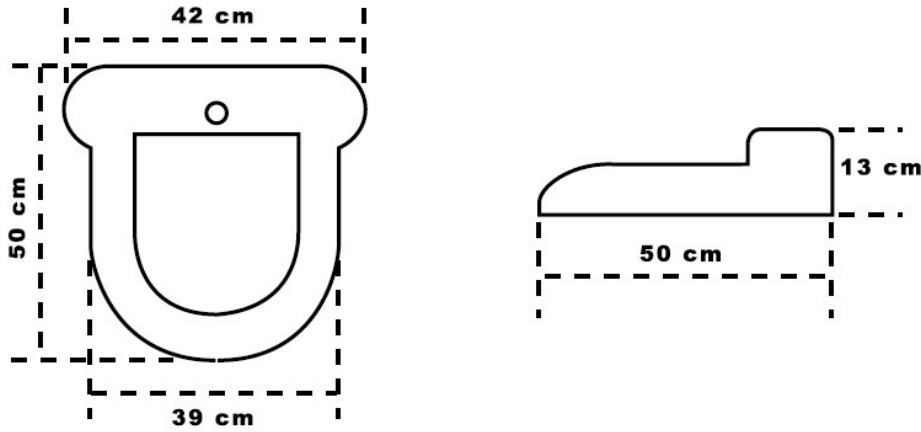

ROLL

Single use, its raw material is polyethylene (P.E.). Its structure is anti-static and anti-allergic.

PRODUCT DIMENSIONS

ÜRÜN ÖLÇÜLERİ

Image : Below

PROMEDİ DIŞ TİCARET LTD ŞTİ

HQ:Yıldız Caddesi,Sungurlar İş Merkezi 45/1,Beşiktaş,İstanbul-Turkey, 34353