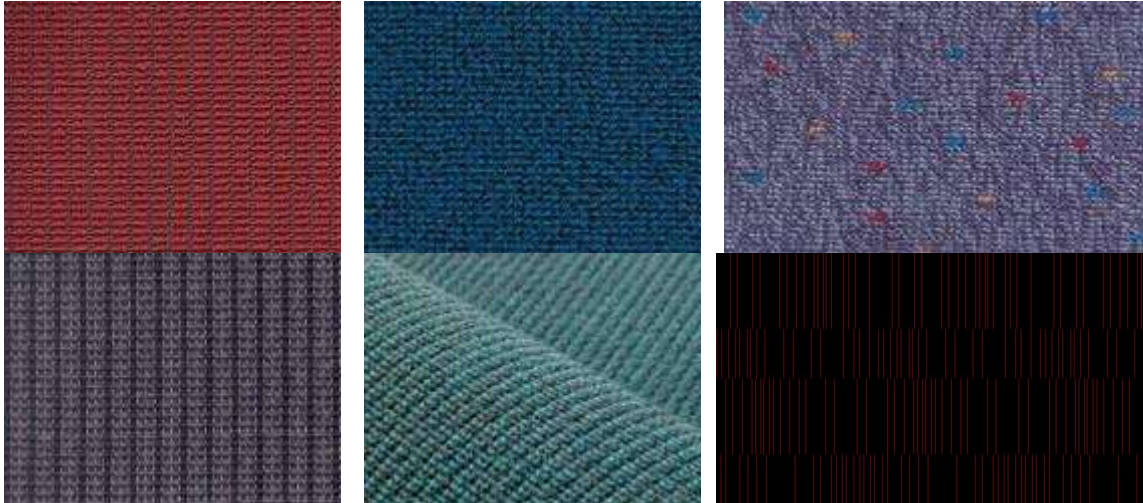

Aircraft carpet

General Technical specifications :

non-flammable and does not emit toxic fumes

Pile Composition: 100% Polyamide

Number of Tufts Per m2: 125.000

Description: Loop

Dye Method: Solution Dyed

Non Flammable

Stain Free

Antistatic

Antiallergic

Antibacterial

Acoustic

Woven above backing

Fire Resistance (Astm Class 1) or Bs (Low level & Ignition)

Light Fastness not > s EN ISO 10SB02

Water fastn not > L EN ISO 105E01