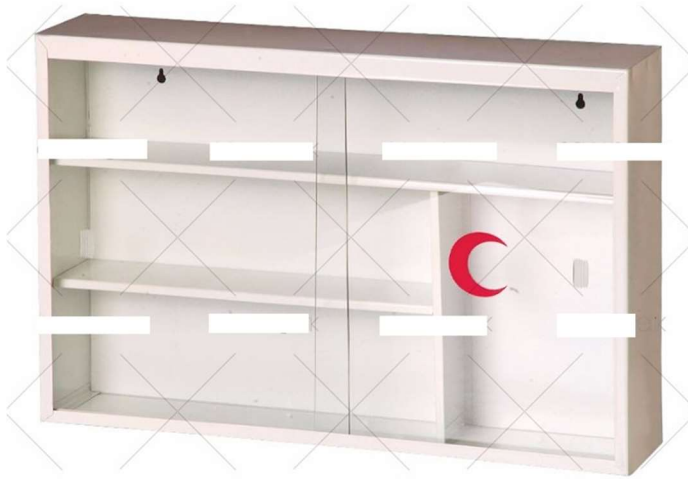

Product Specifications:

C208 TOOL MEDICINE CABINET -GLASS DOOR

Two glass door medicine cabinet

Dimensions: 40 x 90 x 175h

PROMEDİ DIŐ TİCARET LTD ŐTİ

HQ:Yıldız Caddesi,Sungurlar İő Merkezi 45/1,Beőiktaő,İstanbul-Turkey, 34353

Yesilkoy SB Mah,ISBI Plaza A Blok No:1127, Bakirkoy,Istanbul,Turkey 34149

MEDICINE CABINET

Product Specifications:

ECK SMALL MEDICINE CABINET

Wall-mounted medicine cabinet

Dimensions: 47 x 10 x 38

PROMEDİ DIŐ TİCARET LTD ŐTİ