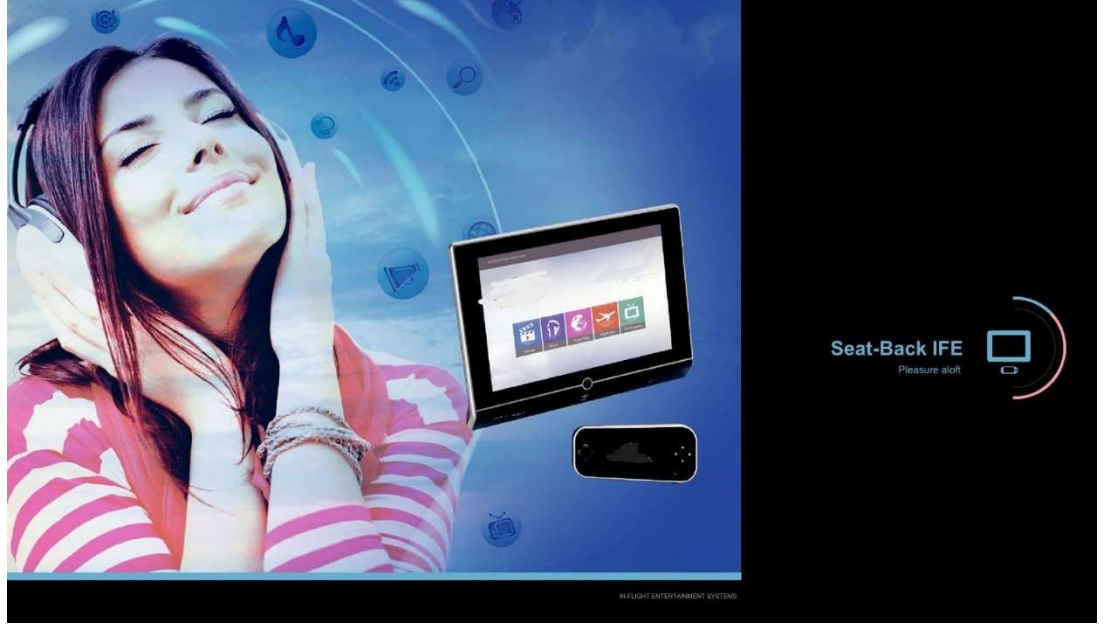

*From the Founder&Managing Director
Haluk Karaoguz*

- Crew Control Panel
- E-Magazine
- E-Survey
- Games
- Audio on demand
- Video on demand
- Points of interest
- Flight information
- Moving map

PROMEDI DIŐ TİCARET LTD ŐTİ

HQ:Yıldız Caddesi,Sungurlar İő Merkezi 45/1,Beőiktaő,İstanbul-Turkey, 34353
Phones: +90-212 259 2254 Faxes: +90-212 261 6339, Cell: +90-532 446 2929
e-mail: halukpromedi@gmail.com , haluk@promedi.biz , promedi@superonline.com
V.D. BEŐİKTAŐ 733 010 4891, www.promedi.biz

Branch: Free Trade Zone Istanbul Ataturk Airport:www.isbi.com.tr
Istanbul İhtisas Serbest Bolgesi,
Yesilkoy SB Mah,ISBI Plaza A Blok No:1127, Bakirkoy,Istanbul,Turkey 34149