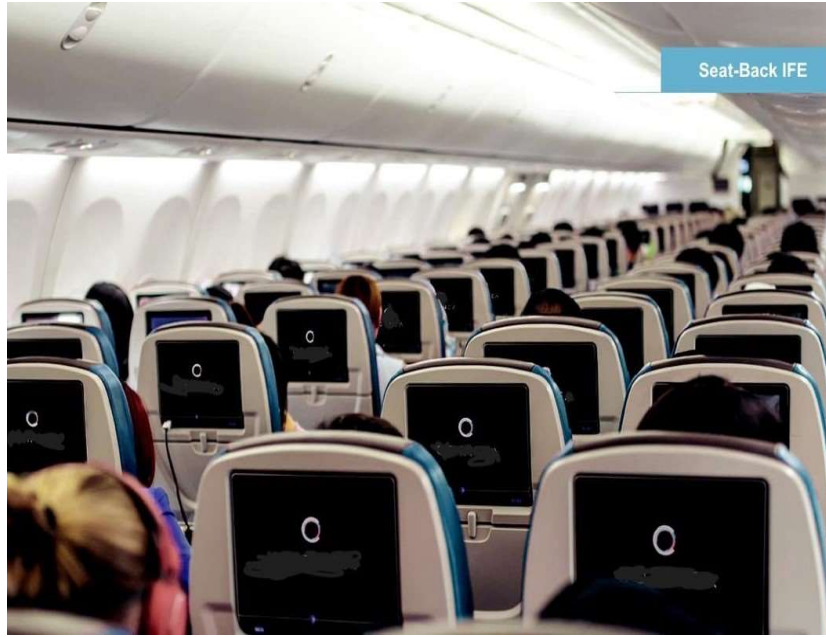

*From the Founder&Managing Director
Haluk Karaoguz*

- Crew Control Panel
- E-Magazine
- E-Survey
- Games
- Audio on demand
- Video on demand
- Points of interest
- Flight information
- Moving map

PROMEDI DIŐ TİCARET LTD ŐTİ

HQ:Yıldız Caddesi,Sungurlar İő Merkezi 45/1,Beőiktaő,İstanbul-Turkey, 34353
Phones: +90-212 259 2254 Faxes: +90-212 261 6339, Cell: +90-532 446 2929
e-mail: halukpromedi@gmail.com , haluk@promedi.biz , promedi@superonline.com
V.D. BEŐİKTAŐ 733 010 4891, www.promedi.biz

Branch: Free Trade Zone Istanbul Ataturk Airport:www.isbi.com.tr
Istanbul İhtisas Serbest Bolgesi,
Yesilkoy SB Mah,ISBI Plaza A Blok No:1127, Bakirkoy,Istanbul,Turkey 34149